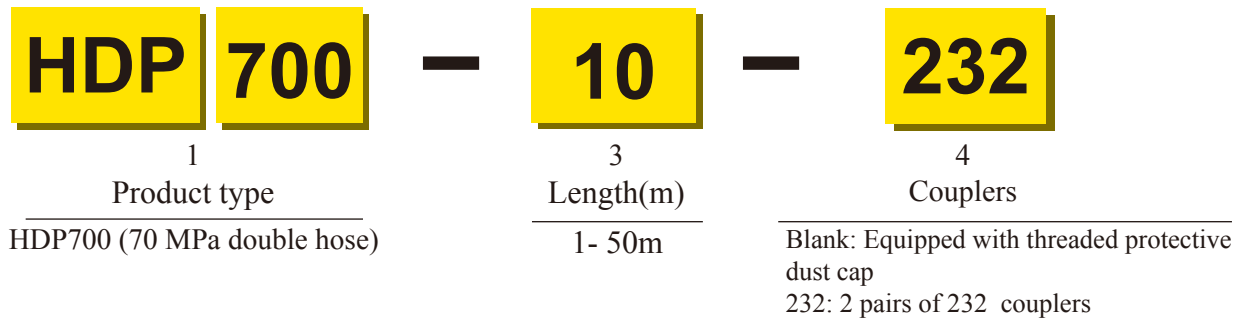

▼ HSP/HLP700 Naming Rules

▼ HSP/HLP700 Hose Typical Model Sheet

Model	Product Picture	Pressure (MPa)	length (m)	Specification information
HSP700PC-3-MM		70MPa	3m	3m, 70MPa hose with PC protective sheath, NPT3/8 external thread, with 2 pcs 232 male cone couplers
HSP700-20		70MPa	3m	20m, 70MPa hose, NPT3/8 external thread, rubber handles at both ends
HSP700PC-3-M		70MPa	3m	3m, 70MPa hose with PC protective sheath, NPT3/8 external thread, with 1 pc 232 male cone coupler
HSP700-3-M		70MPa	3m	3m, 70MPa hose with rubber handles at both ends, NPT3/8 external thread, with 1 pc 232 male cone coupler
HLP700-3		70MPa	3m	3m, 70MPa hose, bore 10mm, NPT3/8 external thread, rubber handles at both ends

▼ HDP700 Naming Rules:

▼ HDP Hose Typical Model Sheet

Model	Product Picture	Pressure (MPa)	length (m)	Specification information
HDP700-6-232		70MPa	6m	70MPa double-tube, 6 meters long, with external thread NPT1/4; both ends equipped with rubber handles and 2 pairs of 232 quick-connect couplers