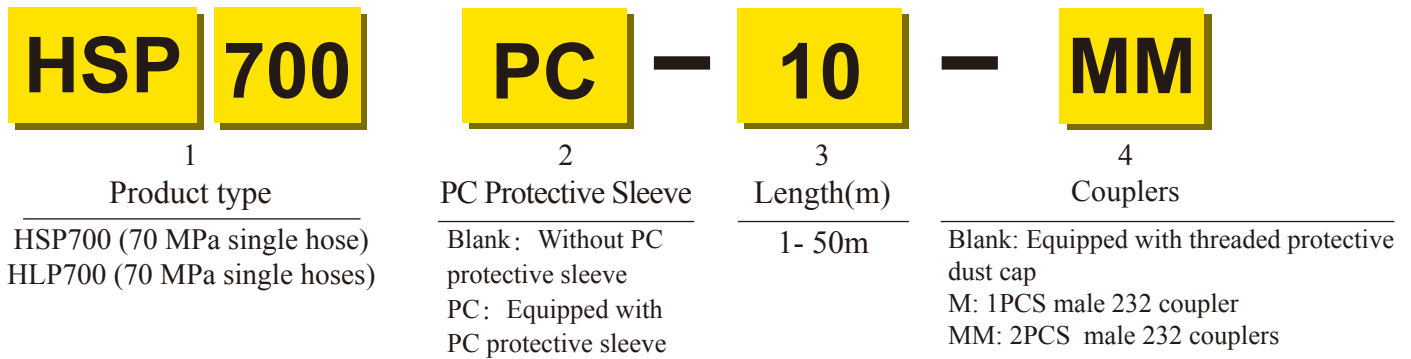

▼ Production And Factory Inspection:

Hydraulic hose manufacturing

All hydraulic hoses are subjected to rated pressure tests before leaving the factory. After passing the tests, a certificate of conformity will be attached to each hose. There may be a small amount of residual hydraulic oil left from the tests inside the hoses. All hydraulic hoses are equipped with hydraulic couplers or threaded protective dust caps.

▼ HSP/HLP700 Naming Rules

▼ HSP/HLP700 Hose Typical Model Sheet

Model	Product Picture	Pressure (MPa)	length (m)	Specification information
HSP700PC-3-MM		70MPa	3m	3m, 70MPa hose with PC protective sheath, NPT3/8 external thread, with 2 pcs 232 male cone couplers
HSP700-20		70MPa	3m	20m, 70MPa hose, NPT3/8 external thread, rubber handles at both ends
HSP700PC-3-M		70MPa	3m	3m, 70MPa hose with PC protective sheath, NPT3/8 external thread, with 1 pc 232 male cone coupler
HSP700-3-M		70MPa	3m	3m, 70MPa hose with rubber handles at both ends, NPT3/8 external thread, with 1 pc 232 male cone coupler
HLP700-3		70MPa	3m	3m, 70MPa hose, bore 10mm, NPT3/8 external thread, rubber handles at both ends

▼ HDP700 Naming Rules:

▼ HDP Hose Typical Model Sheet

Model	Product Picture	Pressure (MPa)	length (m)	Specification information
HDP700-6-232		70MPa	6m	70MPa double-tube, 6 meters long, with external thread NPT1/4; both ends equipped with rubber handles and 2 pairs of 232 quick-connect couplers