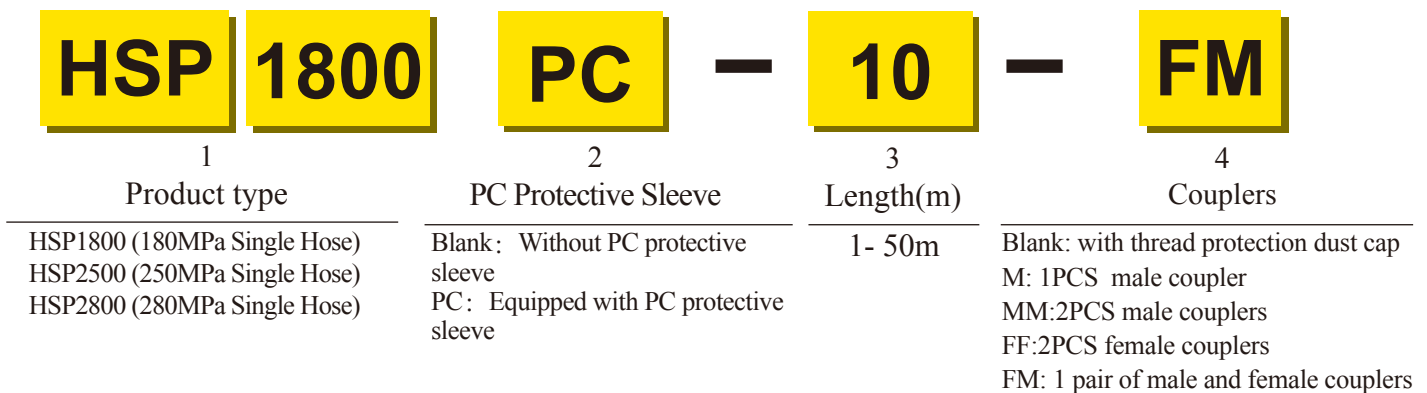

▼ HSP High Pressure Hose Naming Rules:

▼ HSP High Pressure Hose Typical Model Sheet

Model	Product Picture	Pressure (MPa)	length (m)	Specification information
HSP1800PC-6-MM		180MPa	6m	180MPa hose 6m, PC protective sleeve, external thread G1/4, with 2 pcs 116 male couplers
HSP2500PC-6-MM		250MPa	6m	250MPa hose 6m, PC protective sleeve, external thread G1/4, with 2 pcs 125 male couplers